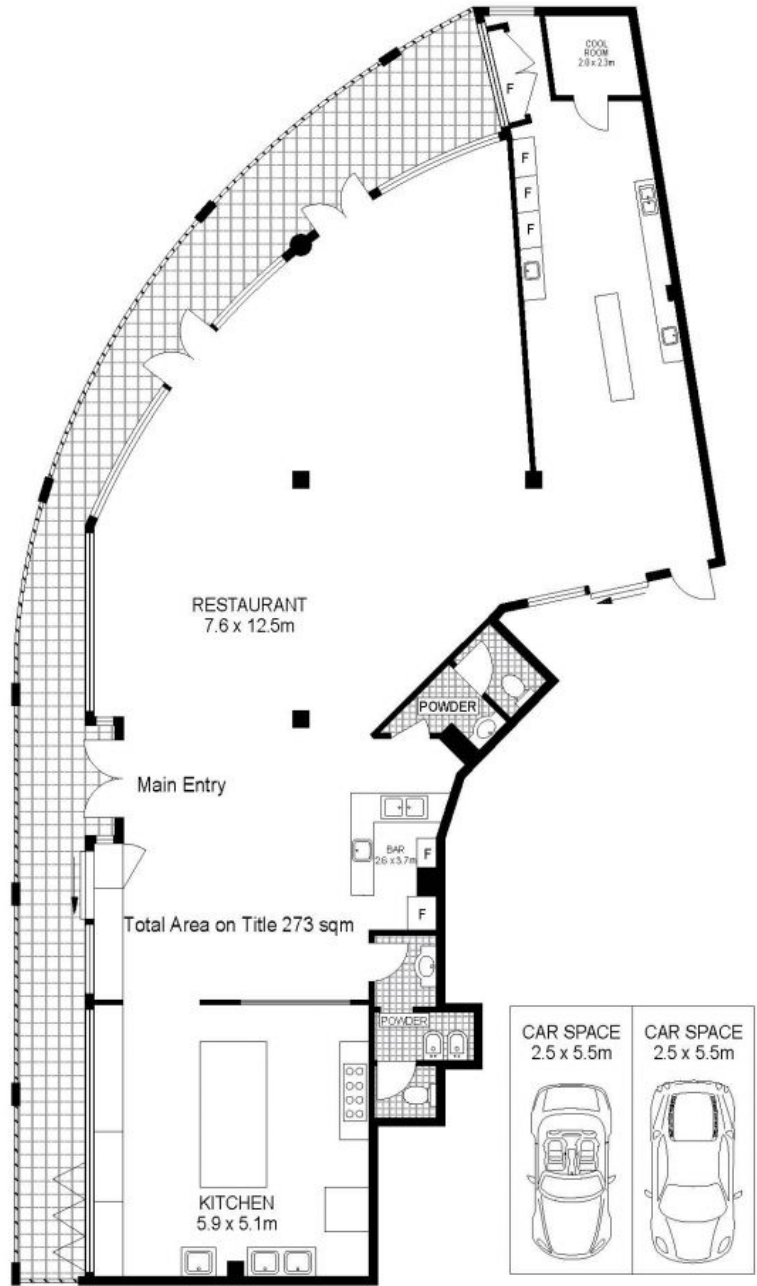

Type Retail

Land 273Square Metres

Plans shown are for presentation purposes only and are not part of any legal document or title. They are subject to errors, omissions, inaccuracies and should not be used as a sole and accurate reference. Interested parties should make their own inquiries using independent sources.

480 King Street, Newtown

NEWTOWN, NSW

Plans shown are only indicative of layout. Dimensions are approximate.