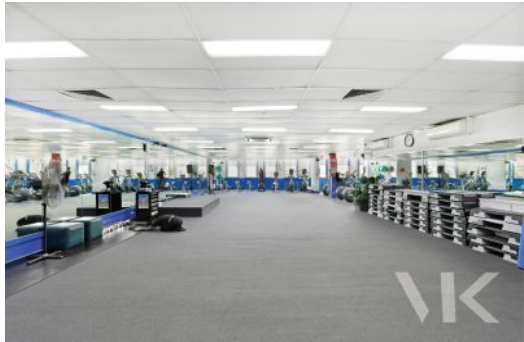

Victor Kelly Estate Agents

**5/294 King Street NEWTOWN, NSW
NEWTOWN GYM - KING STREET**

Contact Cherie Kelly
0478680551
Cherie Kelly
0478680551

Type Retail

Land 972Square Metres

- Premium commercial investment with upside.
- ? "AAA" Commercial Investment
- ? Newtown Gym has been established for over 22 years
- ? Lease 10 X 10 years
- ? Net Lettable Area 972.7 sqm
- ? Immense Exposure 1st Floor Frontage to King Street of 35 metres
- ? Rear Street Exposure of 33 metres to Wilson Street
- ? Dimensions 35/33 X 35/26 m approx
- ? Zoned Local Centre B2
- ? City of Sydney Council
- ? Ample natural light
- ? High Ceilings
- ? Male & Female ameni