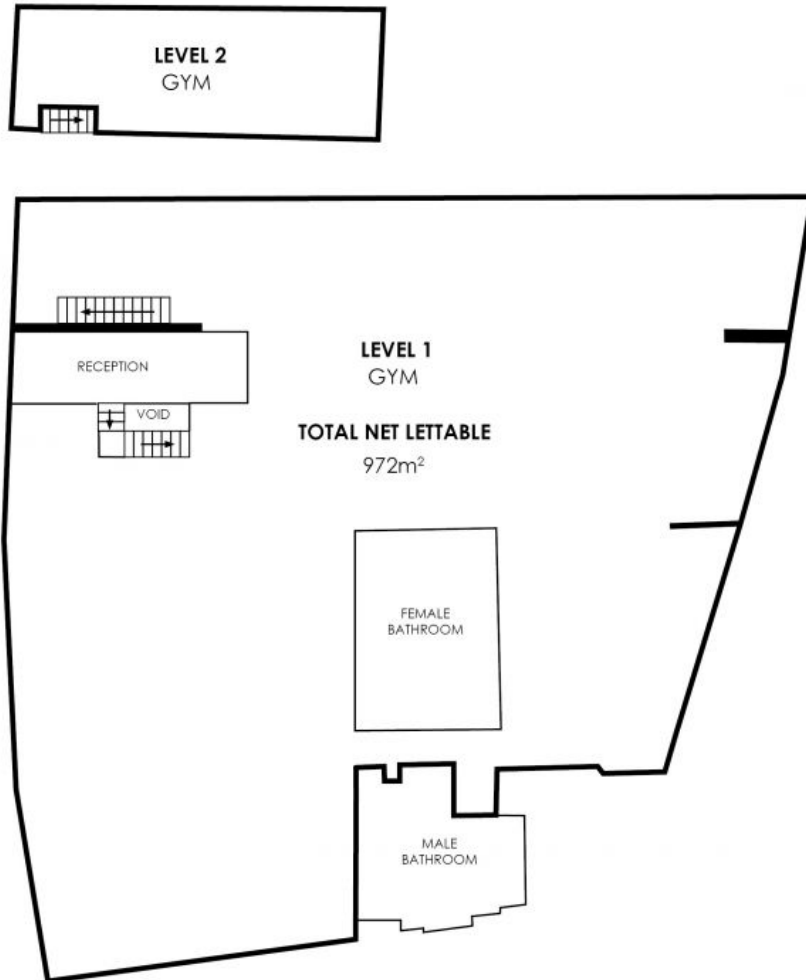

Land 972Square Metres

- Premium commercial investment with upside.
- ? "AAA" Commercial Investment
- ? Newtown Gym has been established for over 22 years
- ? Lease 10 X 10 years
- ? Net Lettable Area 972.7 sqm
- ? Immense Exposure 1st Floor Frontage to King Street of 35 metres
- ? Rear Street Exposure of 33 metres to Wilson Street
- ? Dimensions 35/33 X 35/26 m approx
- ? Zoned Local Centre B2
- ? City of Sydney Council
- ? Ample natural light
- ? High Ceilings
- ? Male & Female ameni

5/294 King Street, Newtown

Scale shown in metres. All dimensions herein are approximate and gathered from sources believed to be reliable. Whilst every effort is made for the accuracy of our floor plans, interested parties should rely on their own enquiries. This plan serves only as a guide for marketing purposes.

5/294 King Street NEWTOWN, NSW

Plans shown are only indicative of layout. Dimensions are approximate.