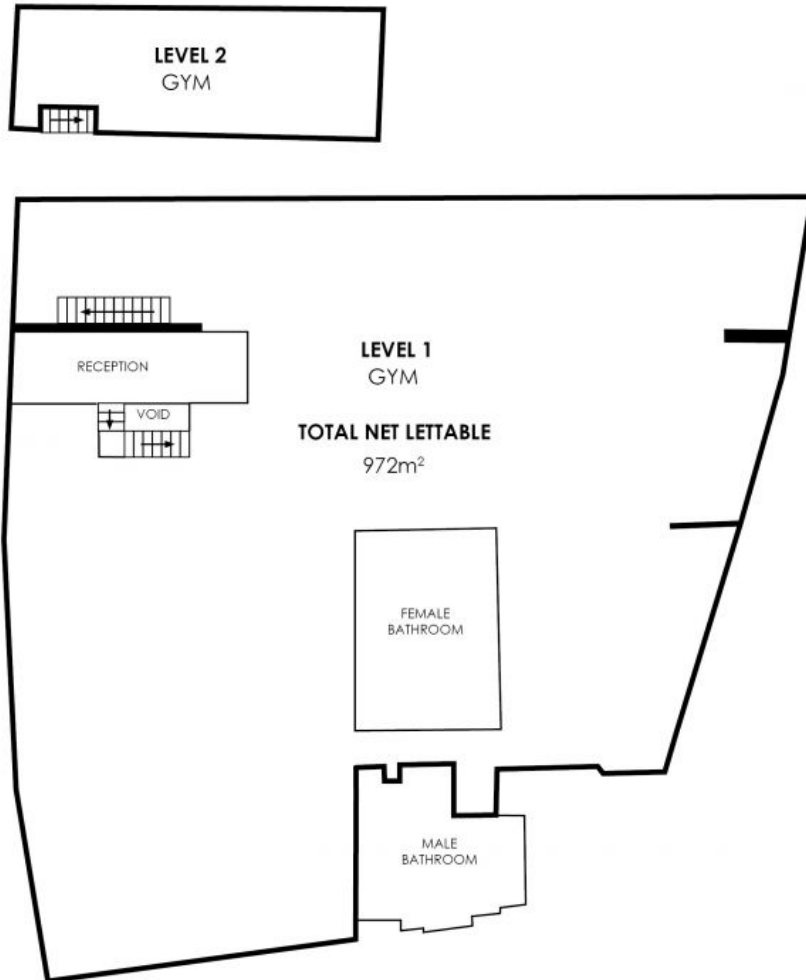

**Type** Retail

**Land** 972Square Metres

- Premium commercial investment with upside.
- ? "AAA" Commercial Investment
- ? Newtown Gym has been established for over 22 years
- ? Lease 10 X 10 years
- ? Net Lettable Area 972.7 sqm
- ? Immense Exposure 1st Floor Frontage to King Street of 35 metres
- ? Rear Street Exposure of 33 metres to Wilson Street
- ? Dimensions 35/33 X 35/26 m approx
- ? Zoned Local Centre B2
- ? City of Sydney Council
- ? Ample natural light
- ? High Ceilings
- ? Male & Female ameni

5/294 King Street, Newtown

Scale shown in metres. All dimensions herein are approximate and gathered from sources believed to be reliable. Whilst every effort is made for the accuracy of our floor plans, interested parties should rely on their own enquiries. This plan serves only as a guide for marketing purposes.

**5/294 King Street NEWTOWN, NSW**

Plans shown are only indicative of layout. Dimensions are approximate.